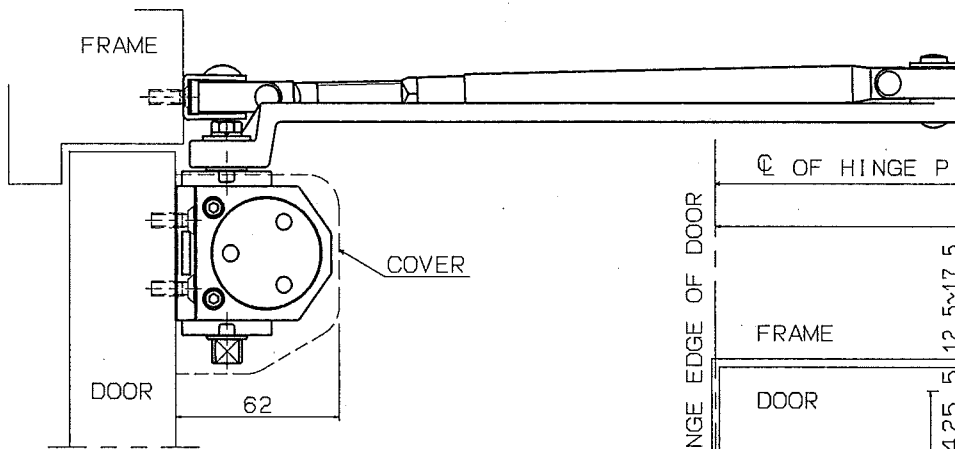

Without hold-open	Maximum door weight	Maximum door width	
		Interior	Exterior
D-3550	50~150kg	900~1550mm	800~1350mm

- Spring adjustable type
- With backcheck

RYOBI LIMITED	PRODUCTS	APPLICATION	MODEL No.	DATE	REV.
	DOOR CLOSER	Standard	D-3550	08/30/2018	

Without hold-open	Maximum door weight	Maximum door width	
		Interior	Exterior
D-3550P	50~150kg	900~1550mm	800~1350mm

- Spring adjustable type
- With backcheck

RYOBI LIMITED	PRODUCTS	APPLICATION	MODEL No.	DATE	REV.
	DOOR CLOSER	Parallel arm	D-3550P	08/30/2018	

Without hold-open	With hold-open	Maximum door weight	Maximum door width	
			Interior	Exterior
D-3550T	DS-3550T	40~65kg	800~1050mm	800~900mm

Hold-open device installation position	①	②	③
Maximum opening angle	108°	87°	81°