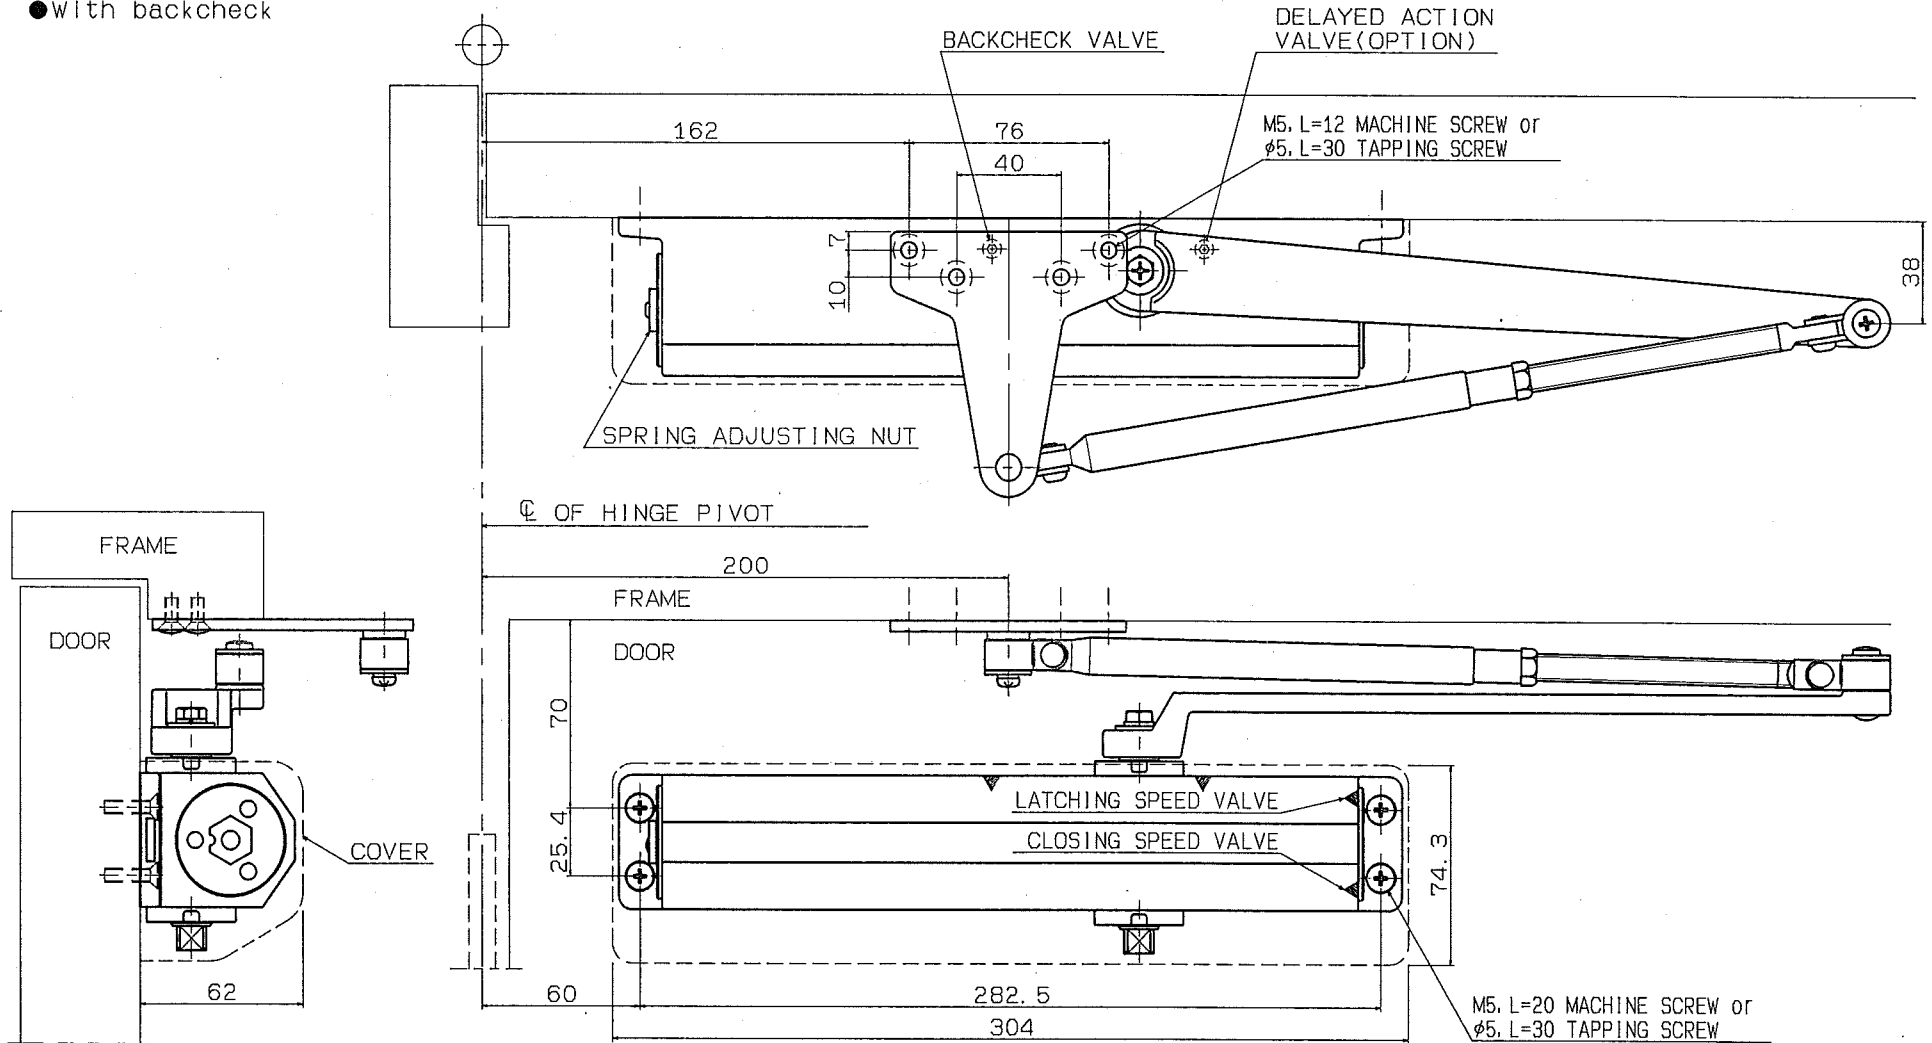

Without hold-open	Maximum door weight	Maximum door width	
		Interior	Exterior
D-3550	50~150kg	900~1550mm	800~1350mm

- Spring adjustable type
- With backcheck

RYOBI LIMITED	PRODUCTS	APPLICATION	MODEL No.	DATE	REV.
	DOOR CLOSER	Standard	D-3550	08/30/2018	

Without hold-open	Maximum door weight	Maximum door width	
		Interior	Exterior
D-3550P	50~150kg	900~1550mm	800~1350mm

- Spring adjustable type
- With backcheck

RYOBI LIMITED	PRODUCTS	APPLICATION	MODEL No.	DATE	REV.
	DOOR CLOSER	Parallel arm	D-3550P	08/30/2018	

Without hold-open	With hold-open	Maximum door weight	Maximum door width	
			Interior	Exterior
D-3550T	DS-3550T	40~65kg	800~1050mm	800~900mm

Hold-open device installation position	①	②	③
Maximum opening angle	108°	87°	81°

- Spring adjustable type
- with backcheck

RYOBI LIMITED	PRODUCTS	APPLICATION	MODEL No.	DATE	REV.
	DOOR CLOSER	Track-rail arm	D-3550T, DS-3550T	08/30/2018	