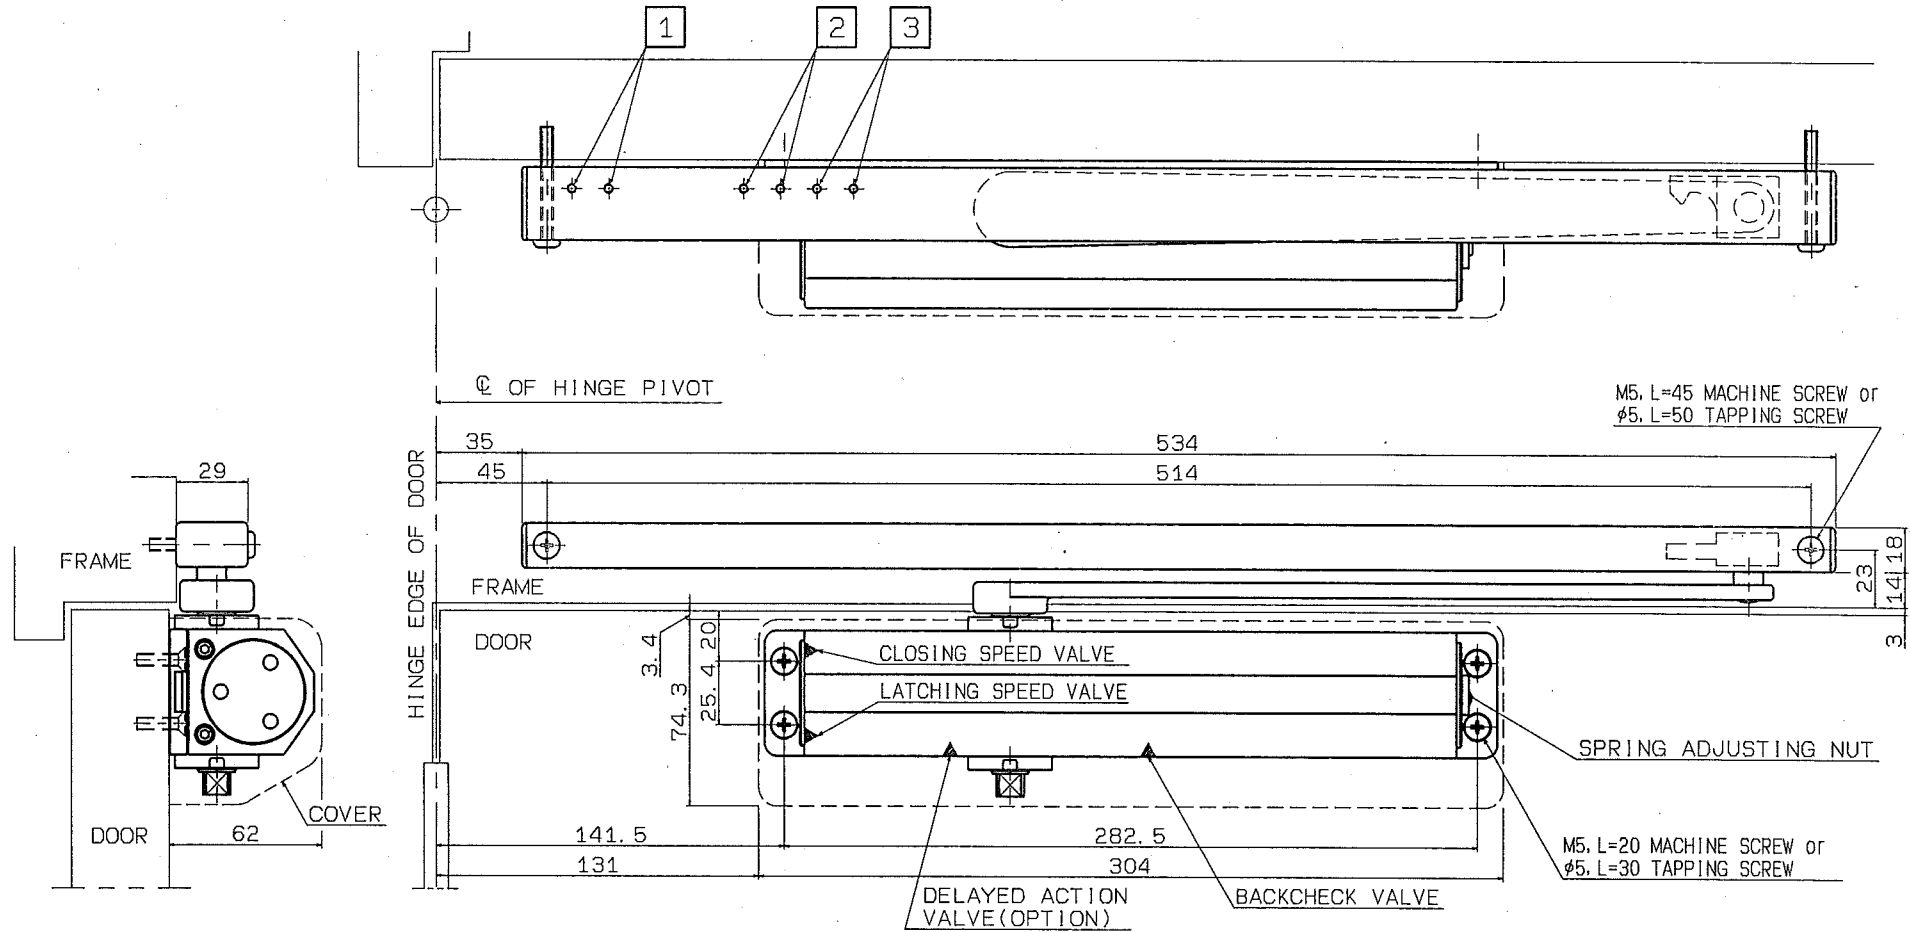

Without hold-open	Maximum door weight	Maximum door width	
		Interior	Exterior
D-3550	50~150kg	900~1550mm	800~1350mm

- Spring adjustable type
- With backcheck

RYOBI LIMITED	PRODUCTS	APPLICATION	MODEL No.	DATE	REV.
	DOOR CLOSER	Standard	D-3550	08/30/2018	

Without hold-open	Maximum door weight	Maximum door width	
		Interior	Exterior
D-3550P	50~150kg	900~1550mm	800~1350mm

- Spring adjustable type
- With backcheck

RYOBI LIMITED	PRODUCTS	APPLICATION	MODEL No.	DATE	REV.
	DOOR CLOSER	Parallel arm	D-3550P	08/30/2018	

Without hold-open	With hold-open	Maximum door weight	Maximum door width	
			Interior	Exterior
D-3550T	DS-3550T	40~65kg	800~1050mm	800~900mm

Hold-open device installation position	①	②	③
Maximum opening angle	108°	87°	81°

- Spring adjustable type
- with backcheck

RYOBI LIMITED	PRODUCTS	APPLICATION	MODEL No.	DATE	REV.
	DOOR CLOSER	Track-rail arm	D-3550T, DS-3550T	08/30/2018	