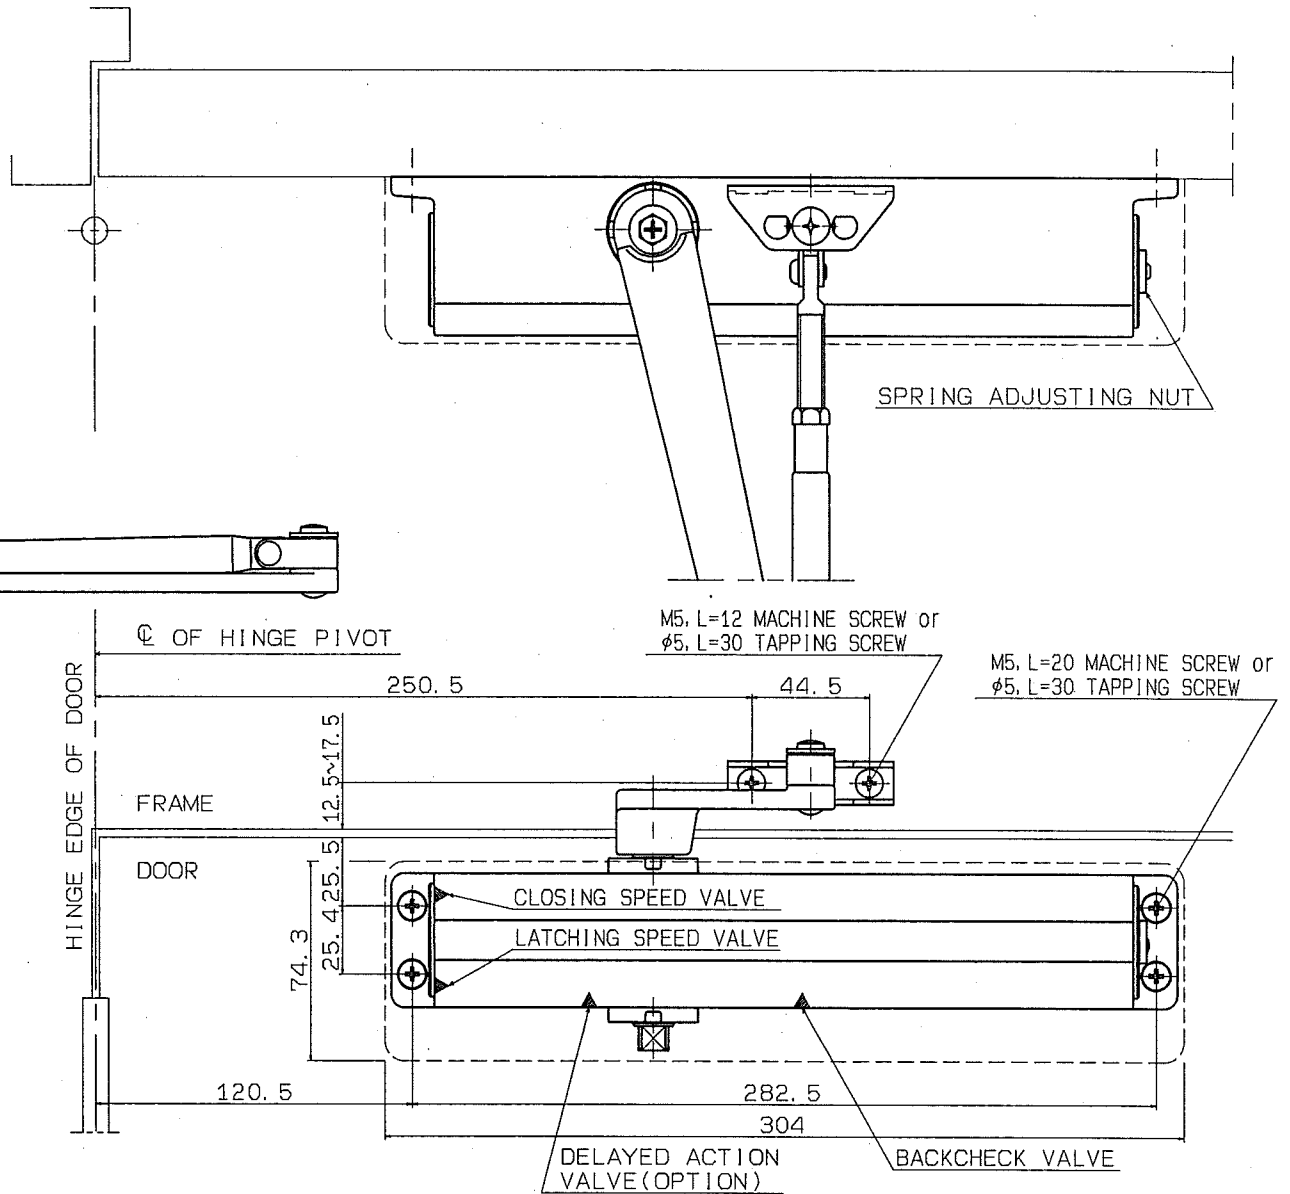

Without hold-open	Maximum door weight	Maximum door width	
		Interior	Exterior
D-3550	50~150kg	900~1550mm	800~1350mm

- Spring adjustable type
- With backcheck

RYOBI LIMITED	PRODUCTS	APPLICATION	MODEL No.	DATE	REV.
	DOOR CLOSER	Standard	D-3550	08/30/2018	

Without hold-open	Maximum door weight	Maximum door width	
		Interior	Exterior
D-3550P	50~150kg	900~1550mm	800~1350mm

- Spring adjustable type
- With backcheck

RYOBI LIMITED	PRODUCTS	APPLICATION	MODEL No.	DATE	REV.
	DOOR CLOSER	Parallel arm	D-3550P	08/30/2018	

Without hold-open	With hold-open	Maximum door weight	Maximum door width	
			Interior	Exterior
D-3550T	DS-3550T	40~65kg	800~1050mm	800~900mm

Hold-open device installation position	①	②	③
Maximum opening angle	108°	87°	81°

- Spring adjustable type
- with backcheck

RYOBI LIMITED	PRODUCTS	APPLICATION	MODEL No.	DATE	REV.
	DOOR CLOSER	Track-rail arm	D-3550T, DS-3550T	08/30/2018	